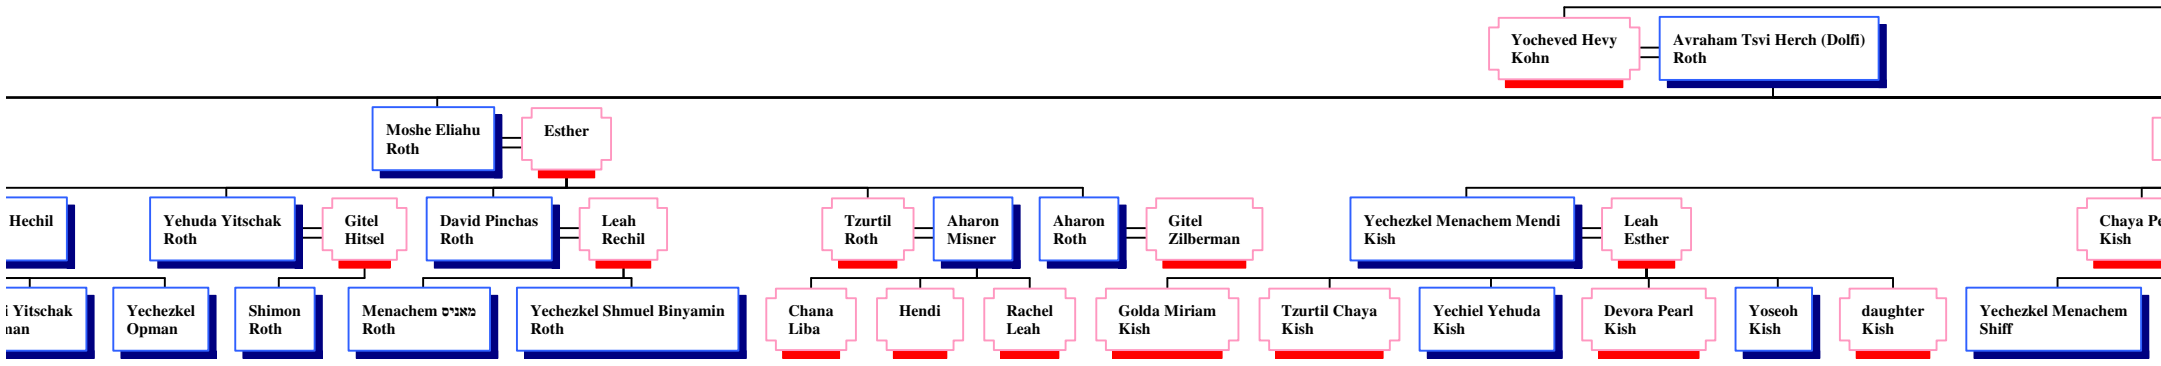

Beila Hirsch

s

*Hourglass Tree of Shmuel (Samuel) Kohn*

1 (the 1st) Shmuel Kohn

Cilli Kohn  
Tsirel

Moshe Eliahu (Moritz)  
Kohn

David Meir (Dudi)  
Guttman

Tsvia  
Ariela