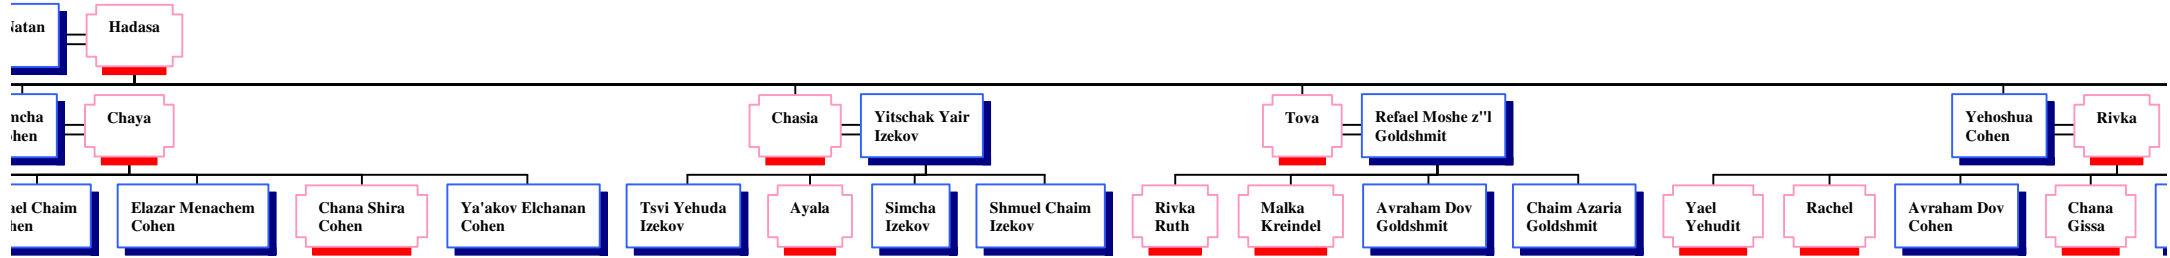

Beila Hirsch

s

*Hourglass Tree of Shmuel (Samuel) Kohn*

1 (the 1st) Shmuel Kohn

Cilli Kohn  
Tsirel

Moshe Eliahu (Moritz)  
Kohn

David Meir (Dudi)  
Guttman

Tsvia  
Ariela