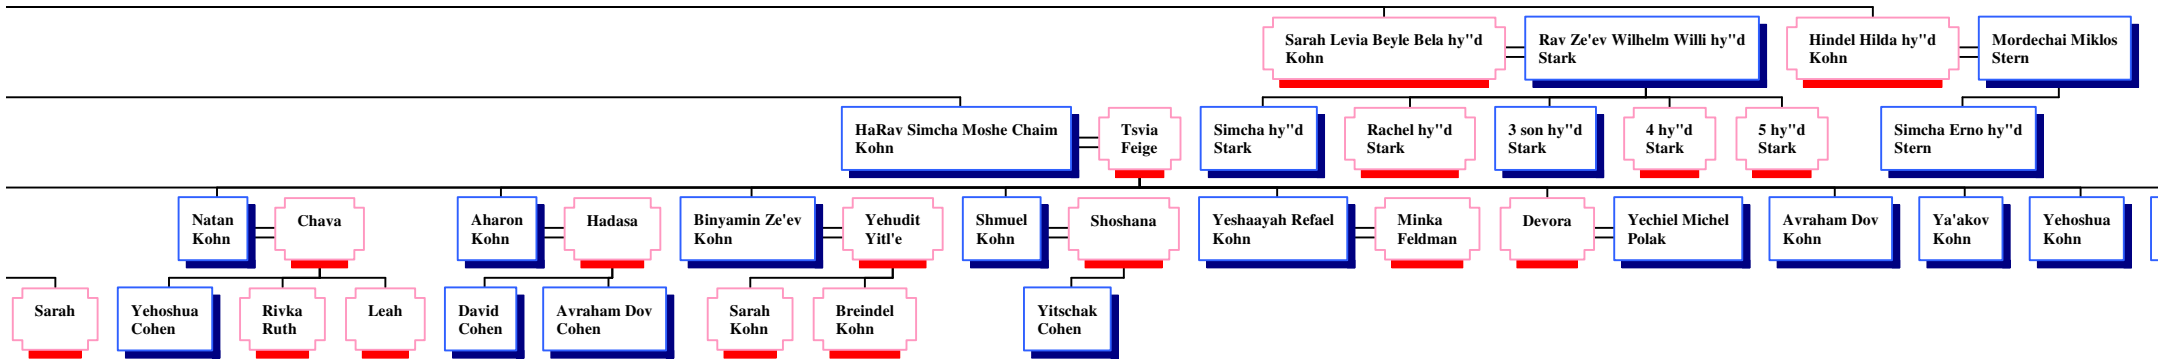

Beila Hirsch

s

*Hourglass Tree of Shmuel (Samuel) Kohn*

1 (the 1st) Shmuel Kohn

Cilli Kohn  
Tsirel

Moshe Eliahu (Moritz)  
Kohn

David Meir (Dudi)  
Guttman

Tsvia  
Ariela