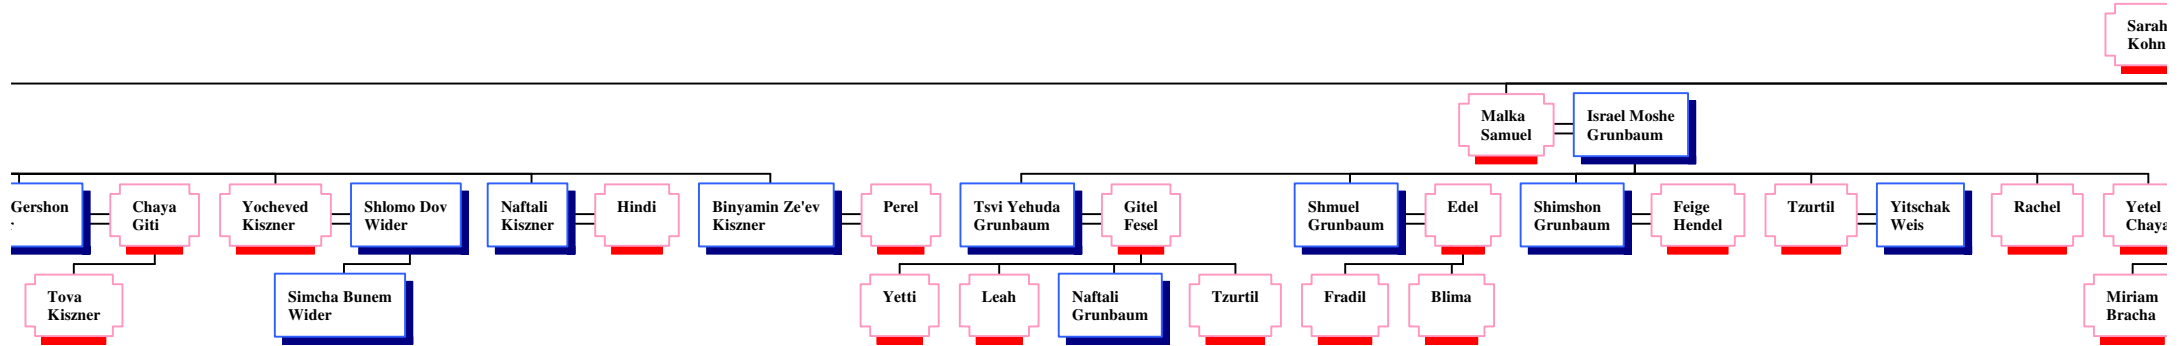

Beila Hirsch

s

*Hourglass Tree of Shmuel (Samuel) Kohn*

1 (the 1st) Shmuel Kohn

Cilli Kohn  
Tsirel

Moshe Eliahu (Moritz)  
Kohn

David Meir (Dudi)  
Guttman

Tsvia  
Ariela