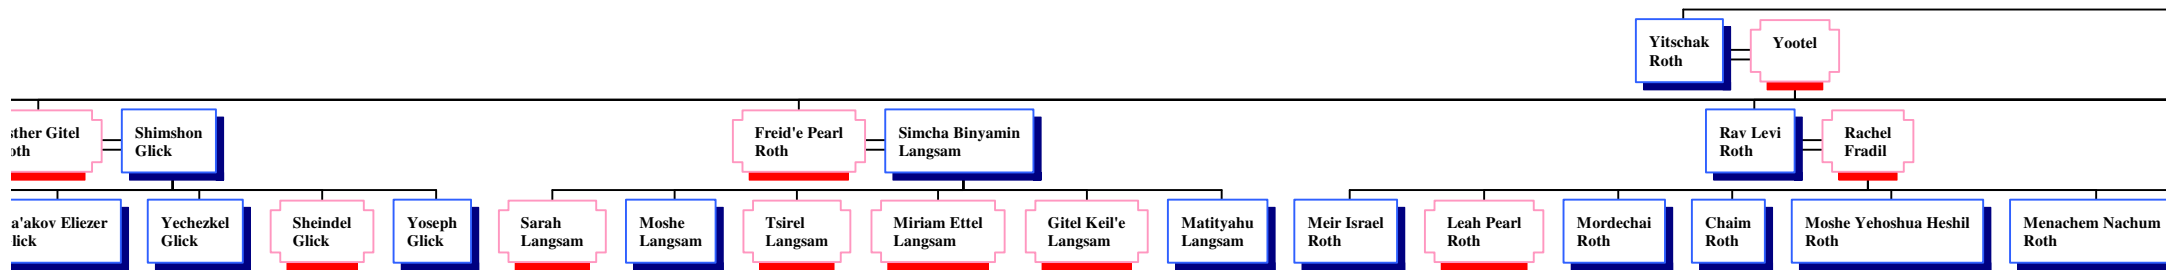

Beila Hirsch

s

*Hourglass Tree of Shmuel (Samuel) Kohn*

1 (the 1st) Shmuel Kohn

Cilli Kohn  
Tsirel

Moshe Eliahu (Moritz)  
Kohn

David Meir (Dudi)  
Guttman

Tsvia  
Ariela