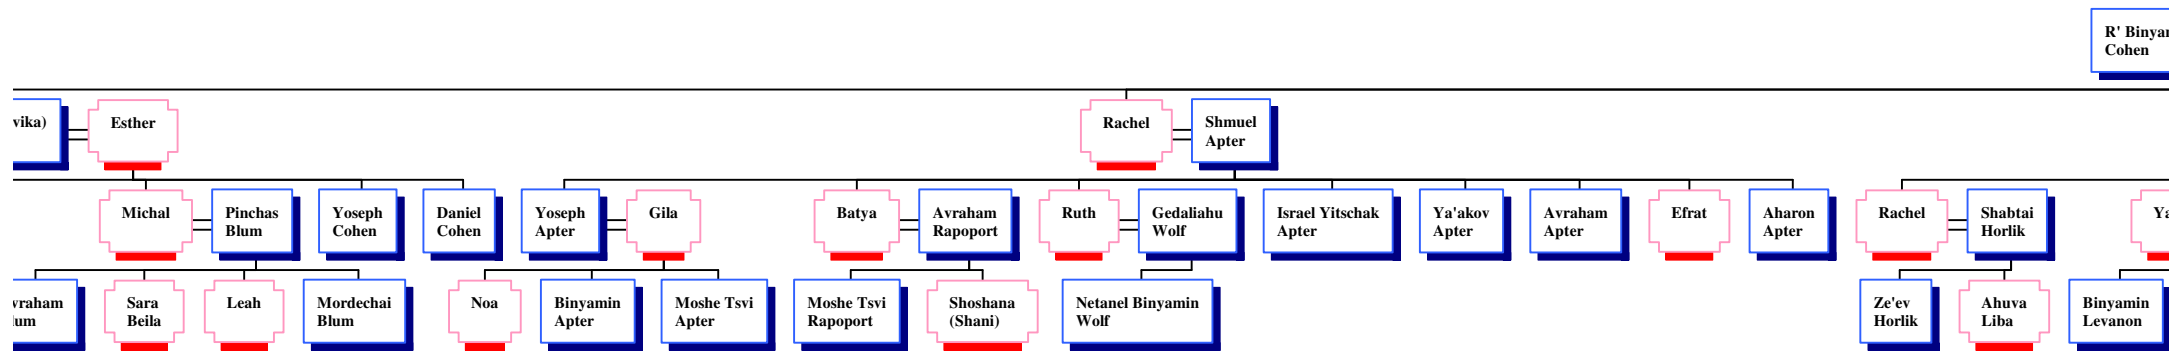

Beila Hirsch

s

*Hourglass Tree of Shmuel (Samuel) Kohn*

1 (the 1st) Shmuel Kohn

Cilli Kohn  
Tsirel

Moshe Eliahu (Moritz)  
Kohn

David Meir (Dudi)  
Guttman

Tsvia  
Ariela