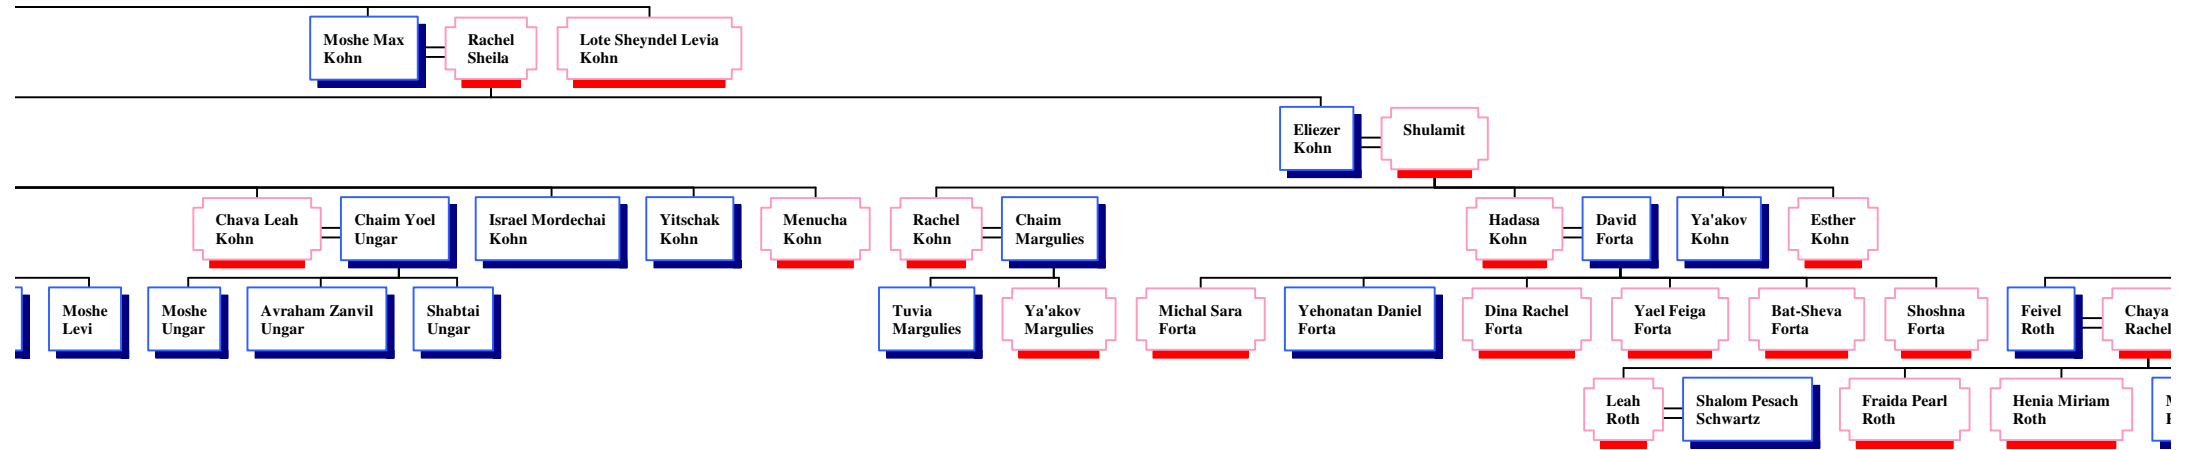

Beila Hirsch

s

*Hourglass Tree of Shmuel (Samuel) Kohn*

1 (the 1st) Shmuel Kohn

Cilli Kohn  
Tsirel

Moshe Eliahu (Moritz)  
Kohn

David Meir (Dudi)  
Guttman

Tsvia  
Ariela