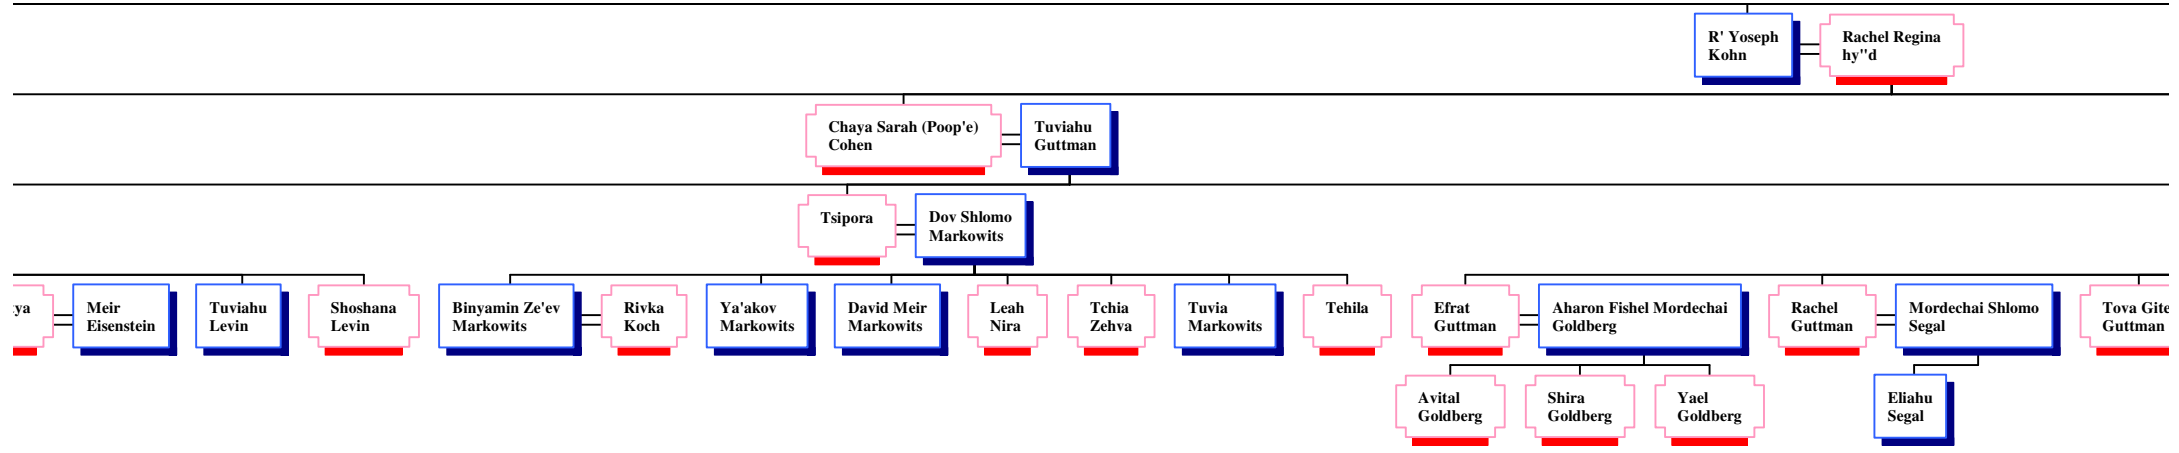

Beila Hirsch

s

*Hourglass Tree of Shmuel (Samuel) Kohn*

1 (the 1st) Shmuel Kohn

Cilli Kohn  
Tsirel

Moshe Eliahu (Moritz)  
Kohn

David Meir (Dudi)  
Guttman

Tsvia  
Ariela