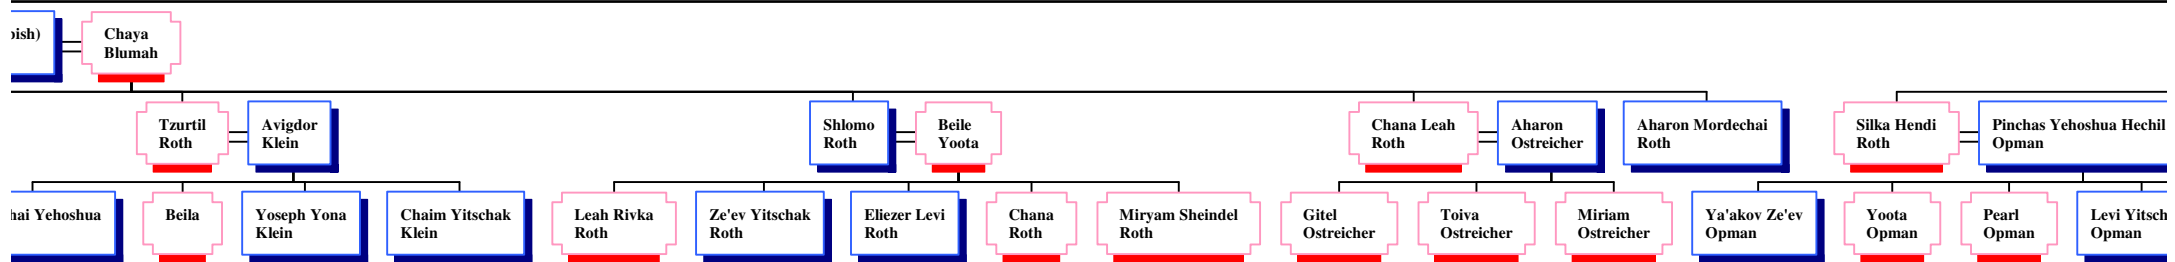

Beila Hirsch

s

*Hourglass Tree of Shmuel (Samuel) Kohn*

1 (the 1st) Shmuel Kohn

Cilli Kohn  
Tsirel

Moshe Eliahu (Moritz)  
Kohn

David Meir (Dudi)  
Guttman

Tsvia  
Ariela