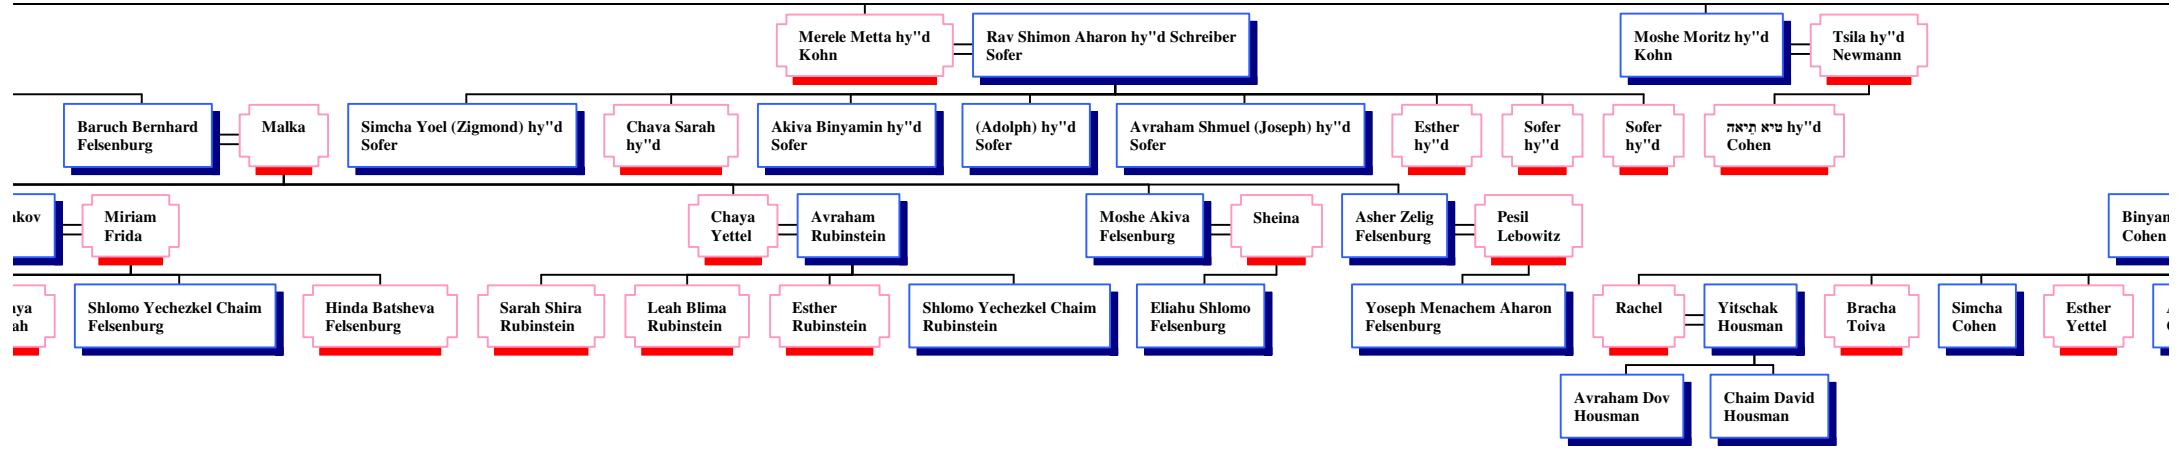

Chaya Rachel Stein

Natan Neta Stein

Shimon Israel Stein

Fradil Stein

Reizel Stein

Elka Esther Ackerman

Israel Ze'ev Ackerman

Moshe Ackerman

Beila Hirsch

s

*Hourglass Tree of Shmuel (Samuel) Kohn*

1 (the 1st) Shmuel Kohn

Cilli Kohn  
Tsirel

Moshe Eliahu (Moritz)  
Kohn

David Meir (Dudi)  
Guttman

Tsvia  
Ariela