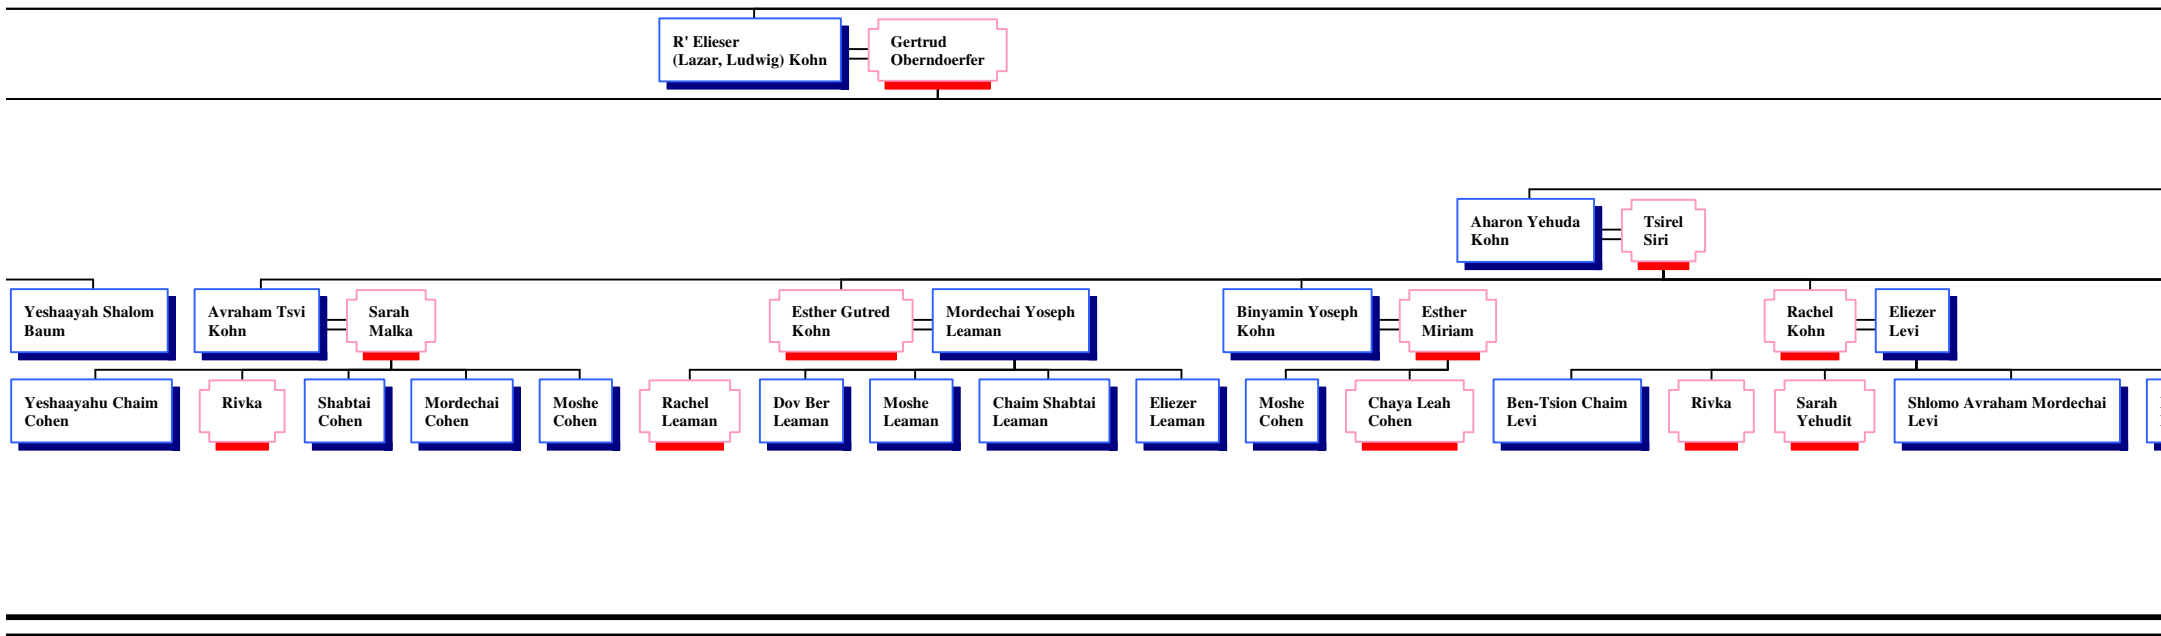

Beila Hirsch

s

*Hourglass Tree of Shmuel (Samuel) Kohn*

1 (the 1st) Shmuel Kohn

Cilli Kohn  
Tsirel

Moshe Eliahu (Moritz)  
Kohn

David Meir (Dudi)  
Guttman

Tsvia  
Ariela