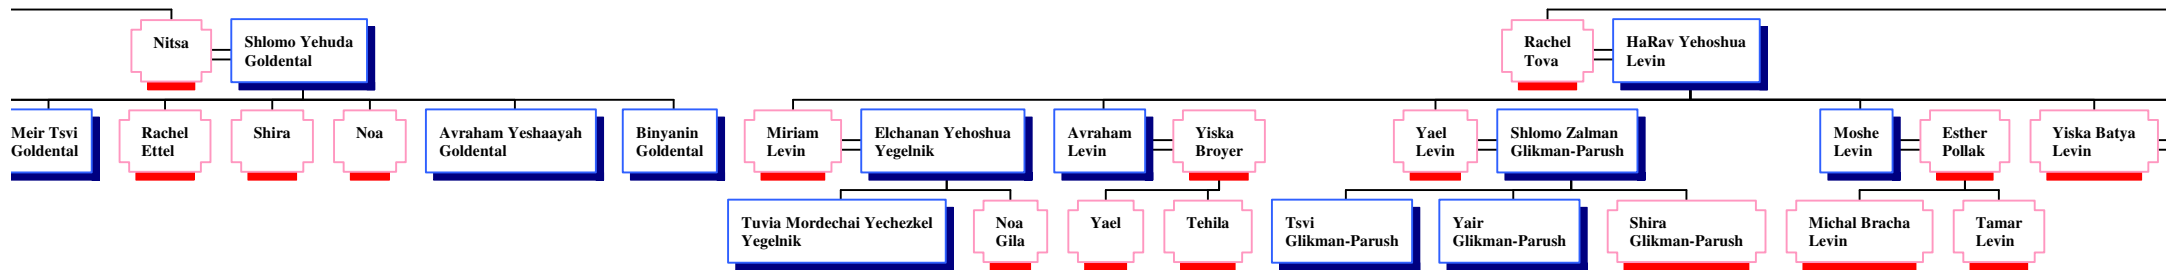

Beila Hirsch

s

*Hourglass Tree of Shmuel (Samuel) Kohn*

1 (the 1st) Shmuel Kohn

Cilli Kohn  
Tsirel

Moshe Eliahu (Moritz)  
Kohn

David Meir (Dudi)  
Guttman

Tsvia  
Ariela