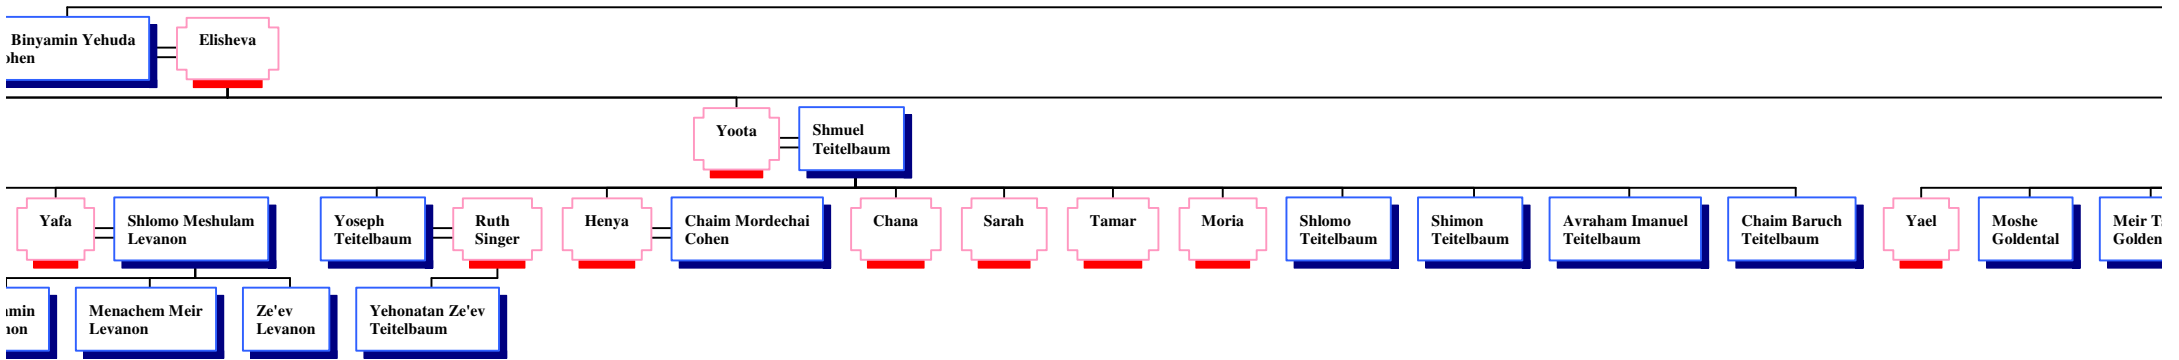

Beila Hirsch

s

*Hourglass Tree of Shmuel (Samuel) Kohn*

1 (the 1st) Shmuel Kohn

Cilli Kohn  
Tsirel

Moshe Eliahu (Moritz)  
Kohn

David Meir (Dudi)  
Guttman

Tsvia  
Ariela