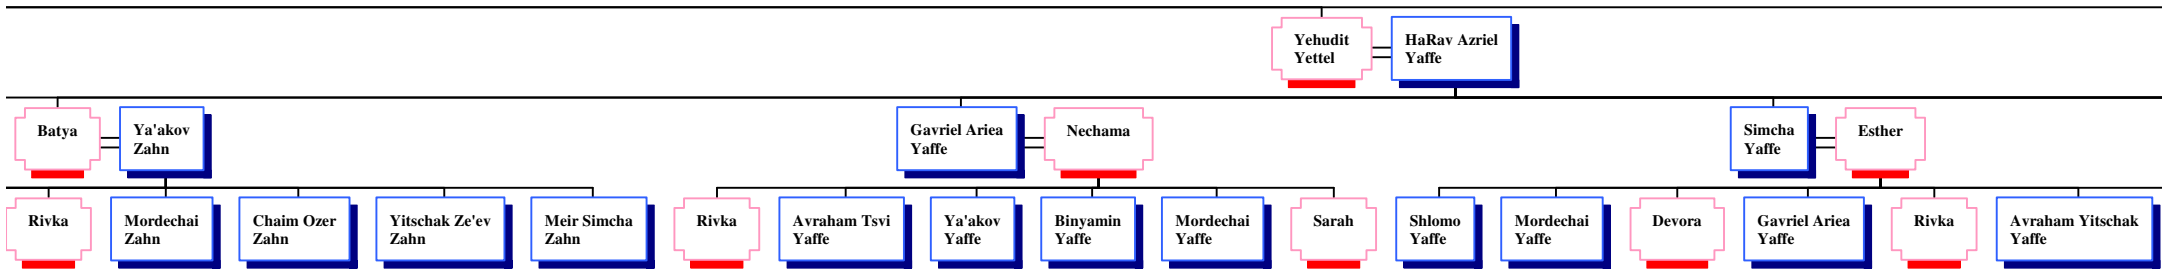

Beila Hirsch

s

*Hourglass Tree of Shmuel (Samuel) Kohn*

1 (the 1st) Shmuel Kohn

Cilli Kohn  
Tsirel

Moshe Eliahu (Moritz)  
Kohn

David Meir (Dudi)  
Guttman

Tsvia  
Ariela