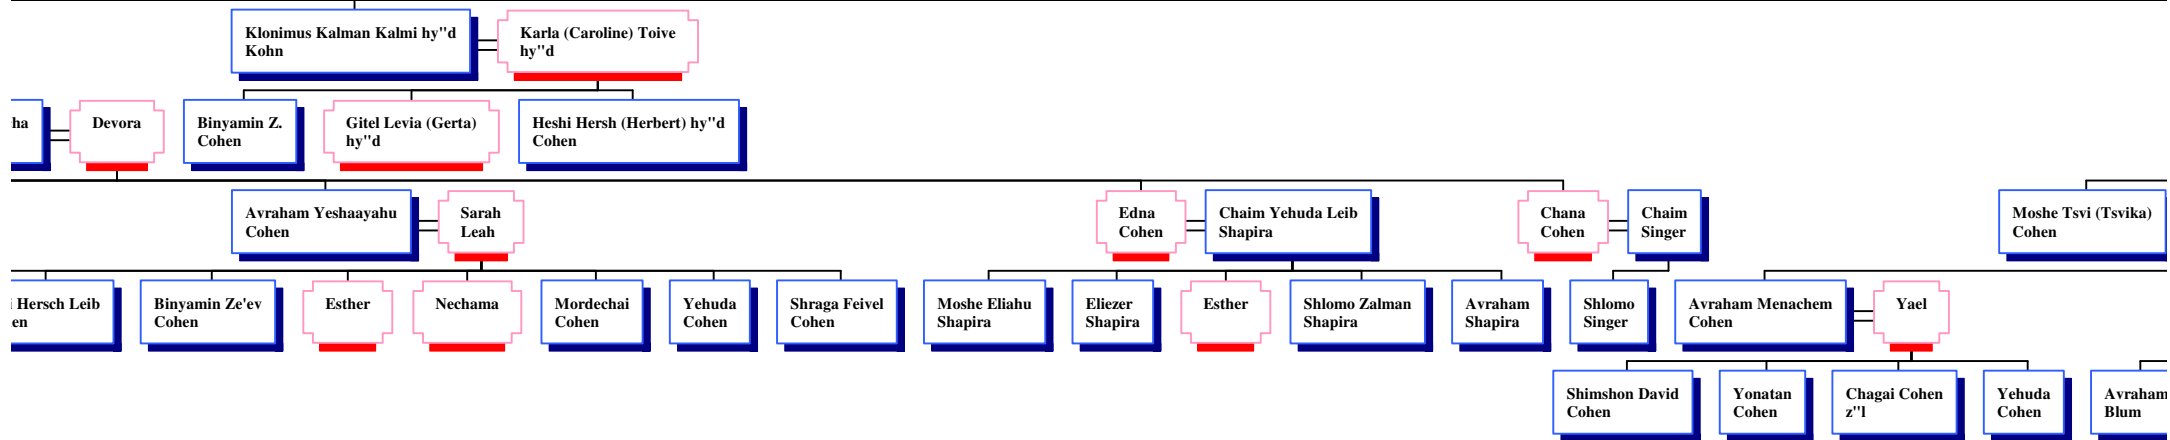

Beila Hirsch

s

*Hourglass Tree of Shmuel (Samuel) Kohn*

1 (the 1st) Shmuel Kohn

Cilli Kohn  
Tsirel

Moshe Eliahu (Moritz)  
Kohn

David Meir (Dudi)  
Guttman

Tsvia  
Ariela