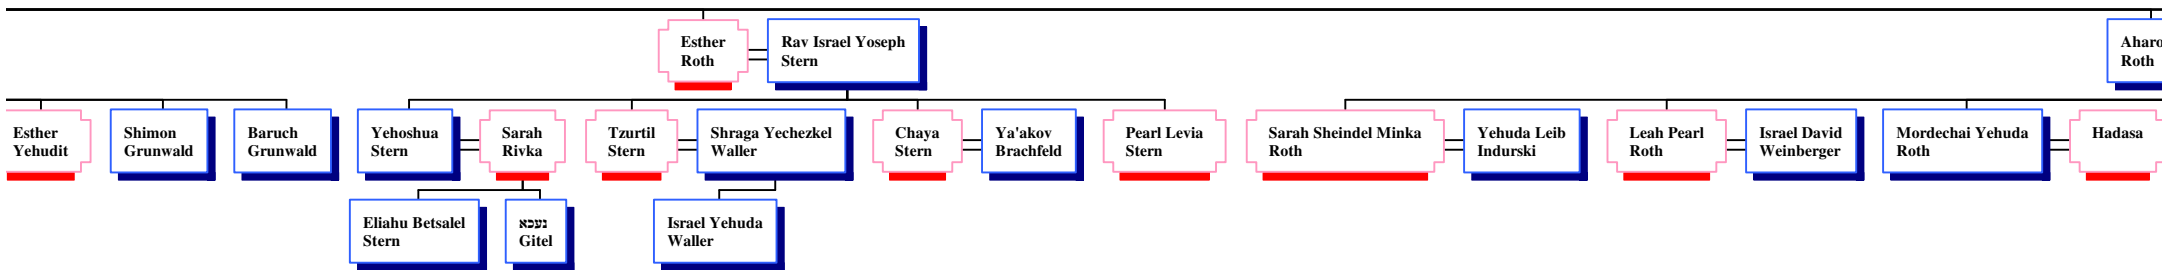

Beila Hirsch

s

*Hourglass Tree of Shmuel (Samuel) Kohn*

1 (the 1st) Shmuel Kohn

Cilli Kohn  
Tsirel

Moshe Eliahu (Moritz)  
Kohn

David Meir (Dudi)  
Guttman

Tsvia  
Ariela