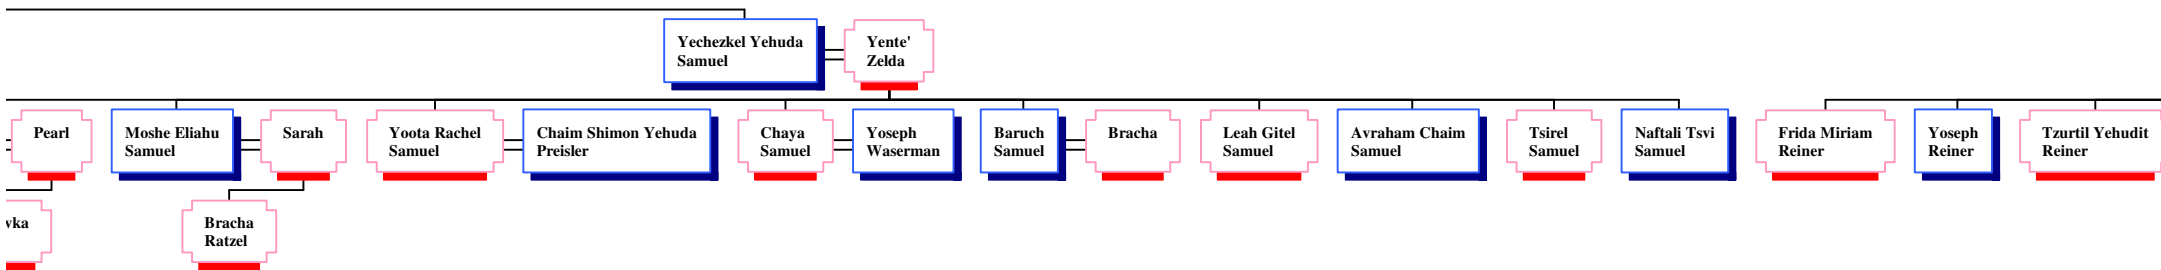

Beila Hirsch

s

*Hourglass Tree of Shmuel (Samuel) Kohn*

1 (the 1st) Shmuel Kohn

Cilli Kohn  
Tsirel

Moshe Eliahu (Moritz)  
Kohn

David Meir (Dudi)  
Guttman

Tsvia  
Ariela