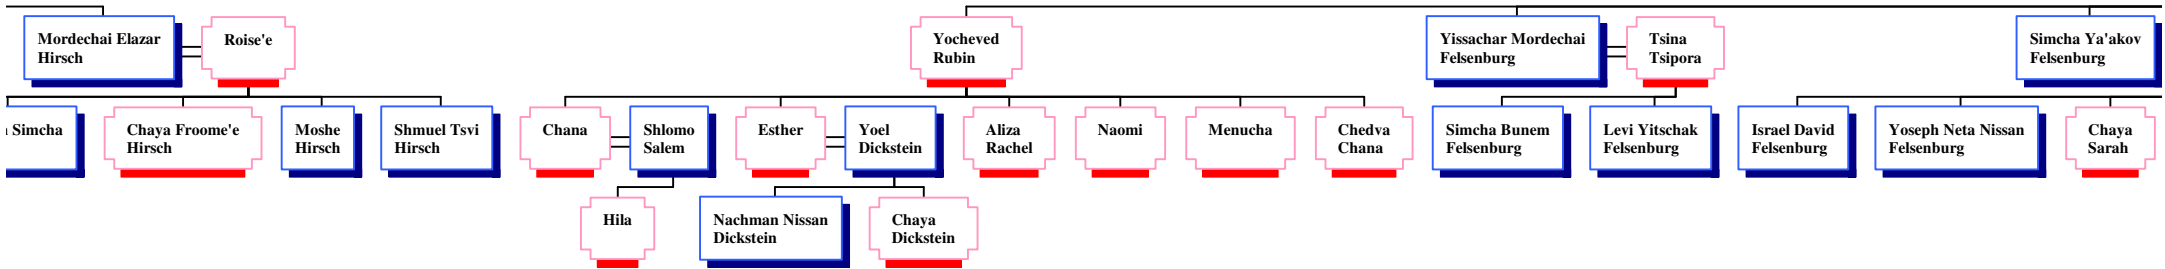

Beila Hirsch

s

*Hourglass Tree of Shmuel (Samuel) Kohn*

1 (the 1st) Shmuel Kohn

Cilli Kohn  
Tsirel

Moshe Eliahu (Moritz)  
Kohn

David Meir (Dudi)  
Guttman

Tsvia  
Ariela