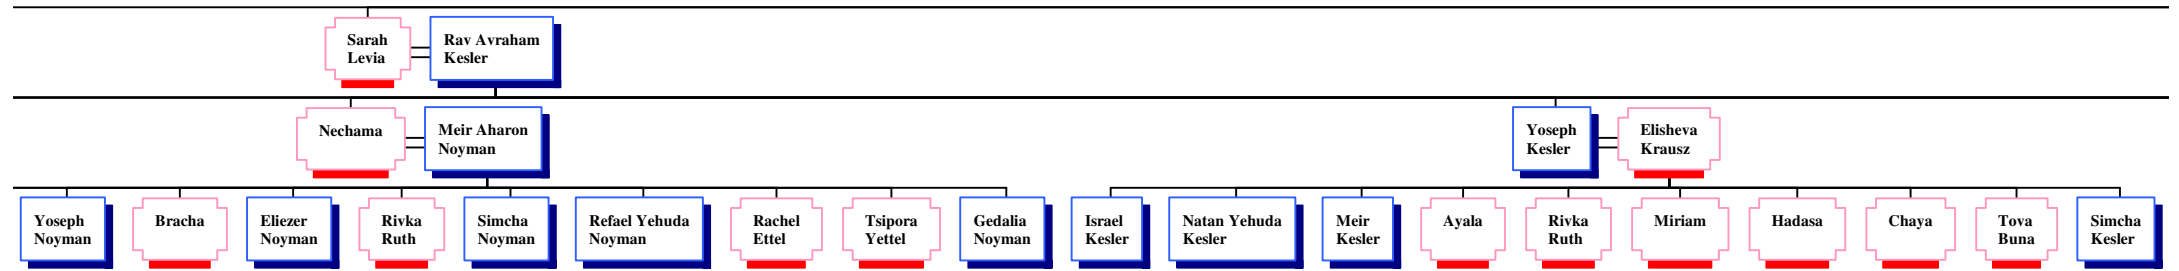

Beila Hirsch

s

*Hourglass Tree of Shmuel (Samuel) Kohn*

1 (the 1st) Shmuel Kohn

Cilli Kohn  
Tsirel

Moshe Eliahu (Moritz)  
Kohn

David Meir (Dudi)  
Guttman

Tsvia  
Ariela