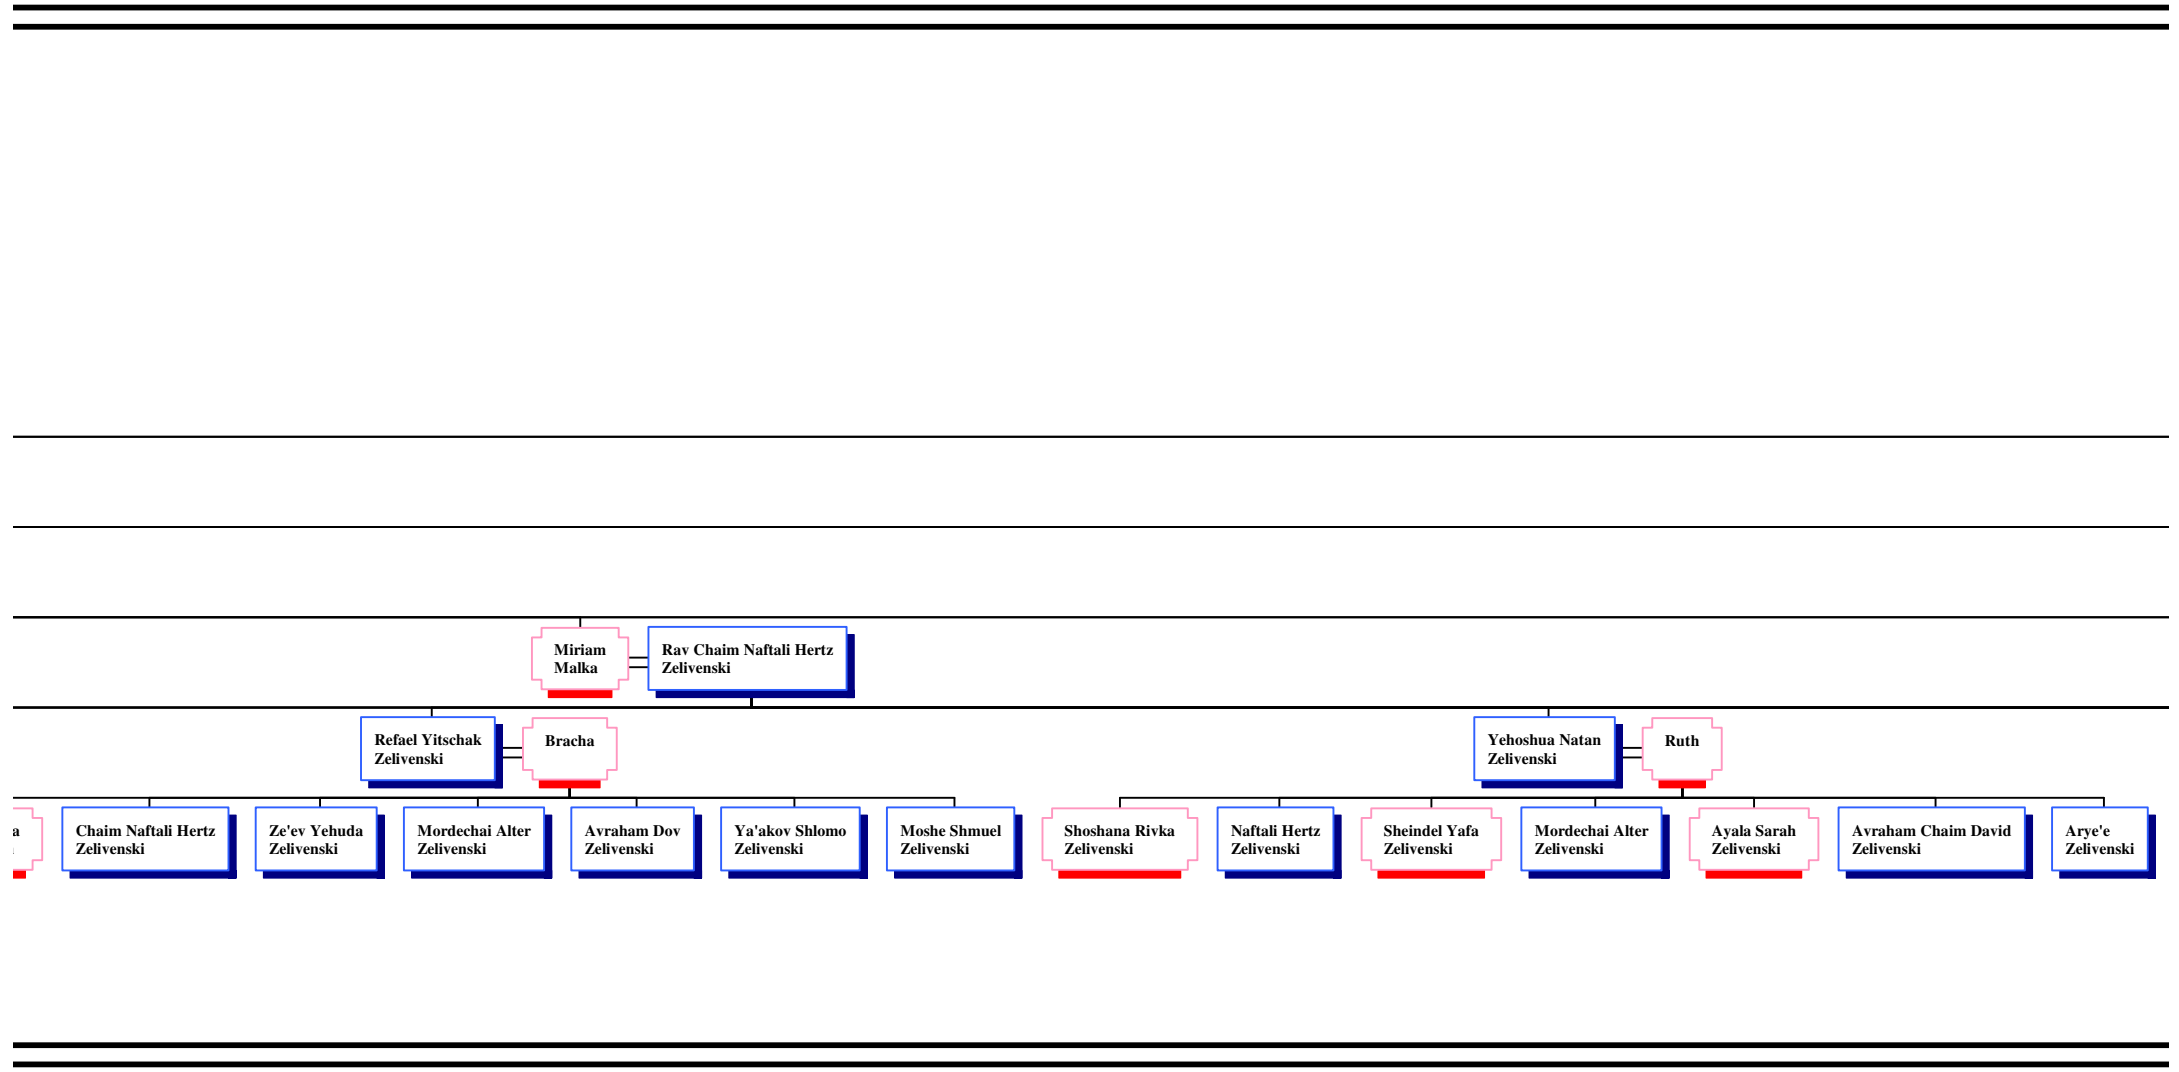

Beila Hirsch

s

*Hourglass Tree of Shmuel (Samuel) Kohn*

1 (the 1st) Shmuel Kohn

Cilli Kohn  
Tsirel

Moshe Eliahu (Moritz)  
Kohn

David Meir (Dudi)  
Guttman

Tsvia  
Ariela