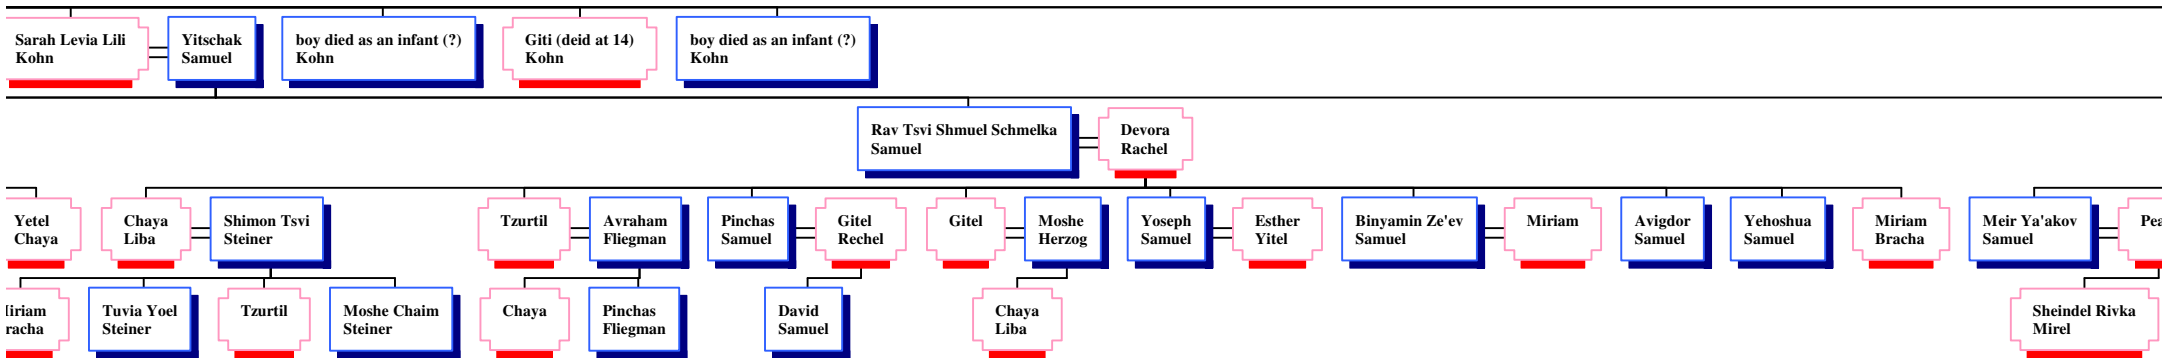

Beila Hirsch

s

*Hourglass Tree of Shmuel (Samuel) Kohn*

1 (the 1st) Shmuel Kohn

Cilli Kohn  
Tsirel

Moshe Eliahu (Moritz)  
Kohn

David Meir (Dudi)  
Guttman

Tsvia  
Ariela